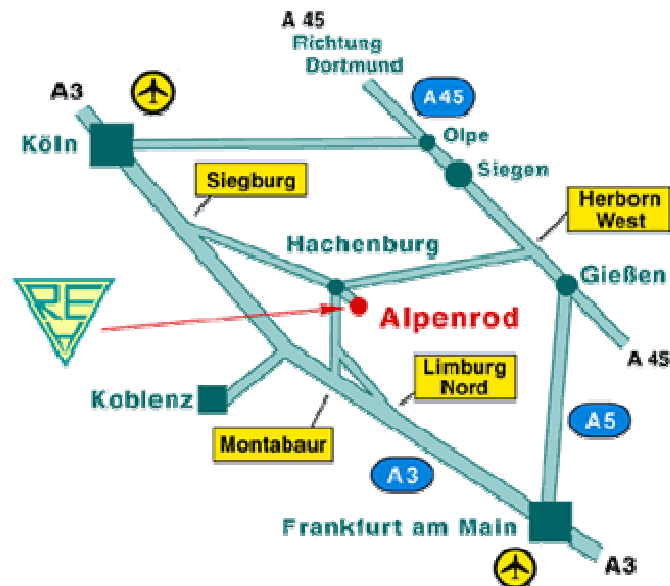

Your Way to Rudnick & Enners

Route Description from Frankfurt/Main Airport

- 2. exit Limburg NORD, take the B49 in direction Siegen
- exit B54 in direction Siegen, Rennerod
- in Langendernbach (crossing in the town centre) turn left in direction Westerburg
- in Langendernbach turn right in direction Westerburg
- pass Westerburg; continue in direction Hachenburg
- after approx. 10 km turn right (exit Nistertal, Alpenrod)
- in the centre of Alpenrod (Pub "Zur Kaisereiche")
- turn right in direction Hachenburg (follow the main road)
- after approx. 300 m turn right in direction industrial area (Gewerbegebiet)
- in the industrial area take the first road to the left.